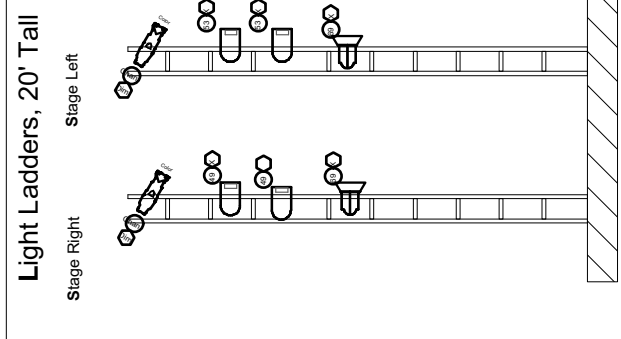

Inventory

Instrument	Total	# Used	Available
Colortran 5/50 @ 20°	1	0	1
Colortran 5/50 @ 30°	17	15	2
Colortran 5/50 @ 40°	12	0	12
Allman 360Q 6X16	10	0	10
Allman 360Q 6X12	9	0	9
Allman 360Q 6X9	15	0	15
PAR 64	37	26	11
Colortran 6" Fresnel	30	30	0
ETC Source 4 @ 19°	4	2	2
ETC Source 4 @ 26°	6	5	1
ETC Source 4 @ 36°	16	8	8
ETC Source 4 @ 50°	16	12	4
ETC Source 4 Bodies	39	27	12
Strand Quartz 3-Cell Cyc Unit	4	4	0
Bam Door	15	5	10

The Norman Rothstein Theatre

House Hang

Modified By Mimi Abrahams